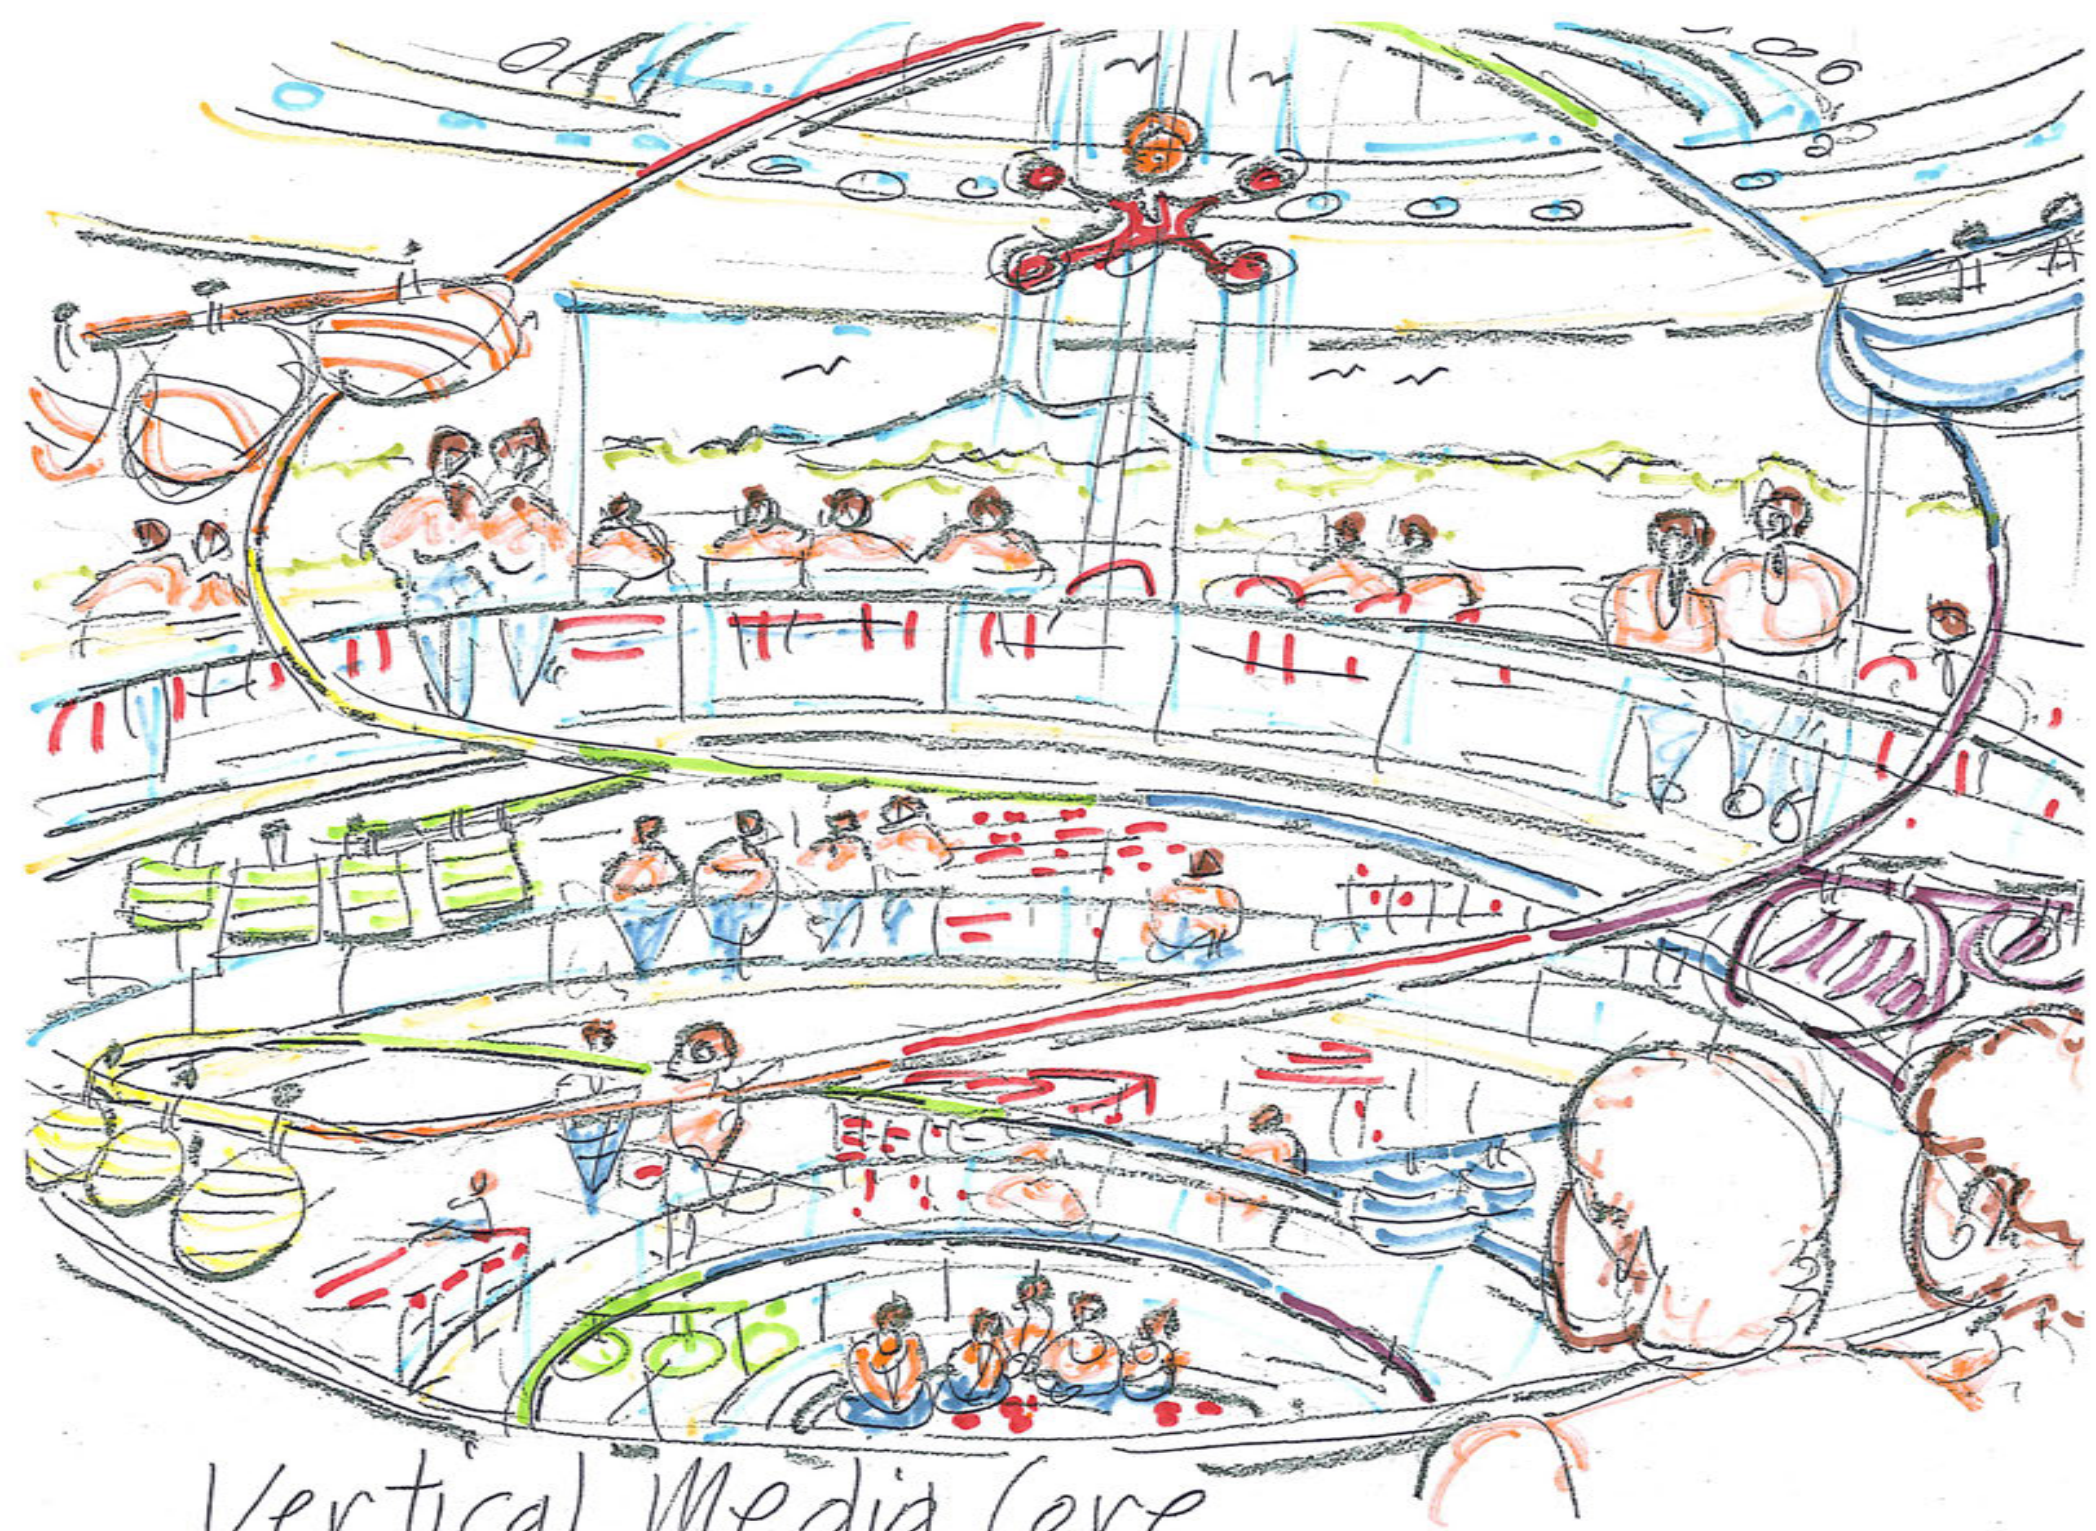

CONCEPT 1

FIRST FLOOR PLAN

SCALE: 1" = 20'

CONCEPT 1

SECOND FLOOR PLAN

SCALE: 1" = 20'

CONCEPT 1

SITE PLAN

SCALE: 1" = 60'

Community Hub

Vertical Media Core