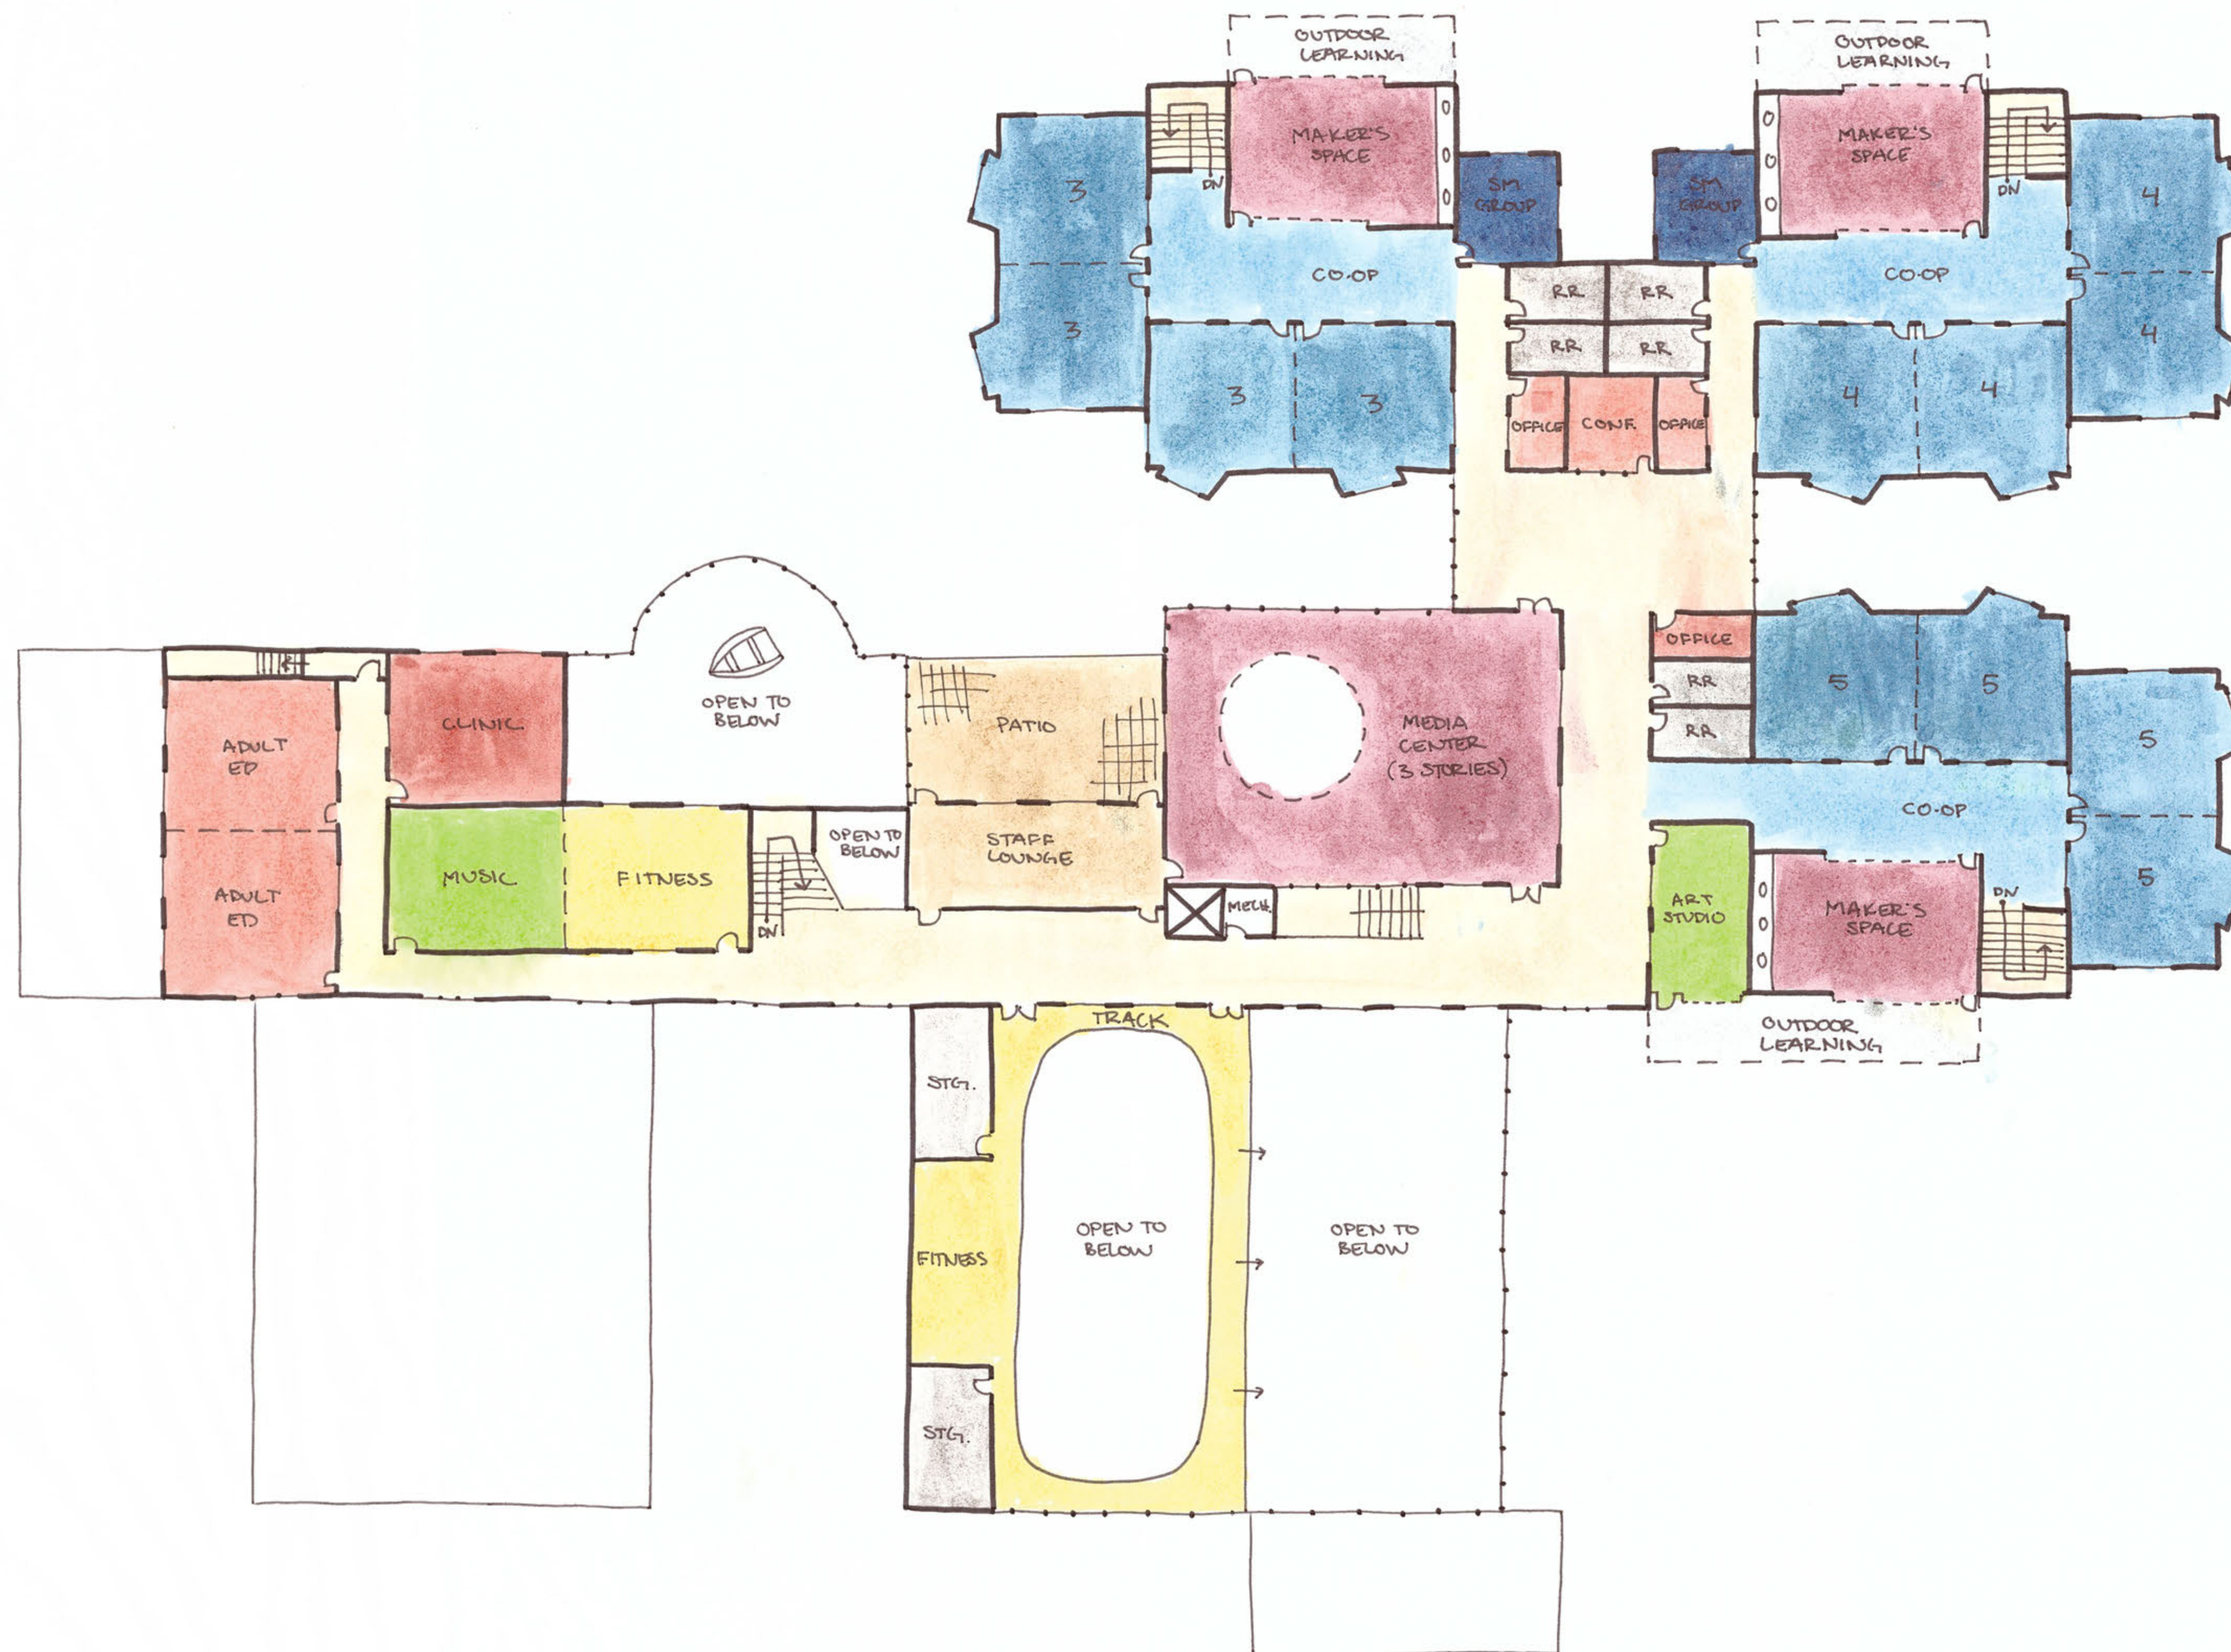

CONCEPT 1

FIRST FLOOR PLAN

SCALE: 1" = 20'

CONCEPT 1

SECOND FLOOR PLAN

SCALE: 1" = 20'

CONCEPT 1

SITE PLAN

SCALE: 1" = 60'

Community Hub

Vertical Media Core