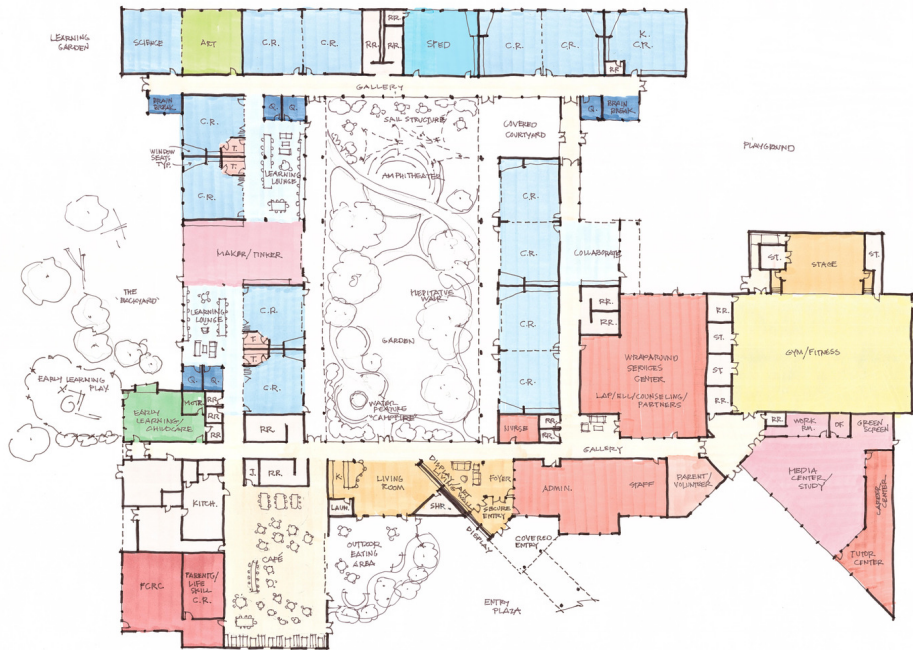

# CONCEPT 2

SITE PLAN

SCALE: 1" = 40'

# CONCEPT 2

FLOOR PLAN

SCALE: 1" = 20'

Life Ready Citizens

Healthy Minds, Healthy Bodies