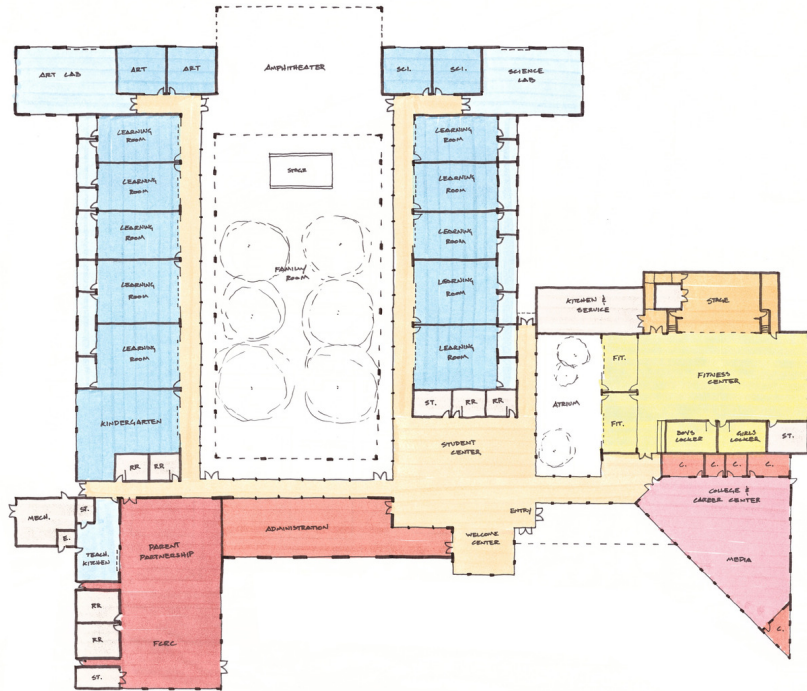

CONCEPT 1

SITE PLAN

SCALE: 1" = 40'

CONCEPT 1

FLOOR PLAN

SCALE: 1" = 20'

Healthy Transparency

Community Pathways