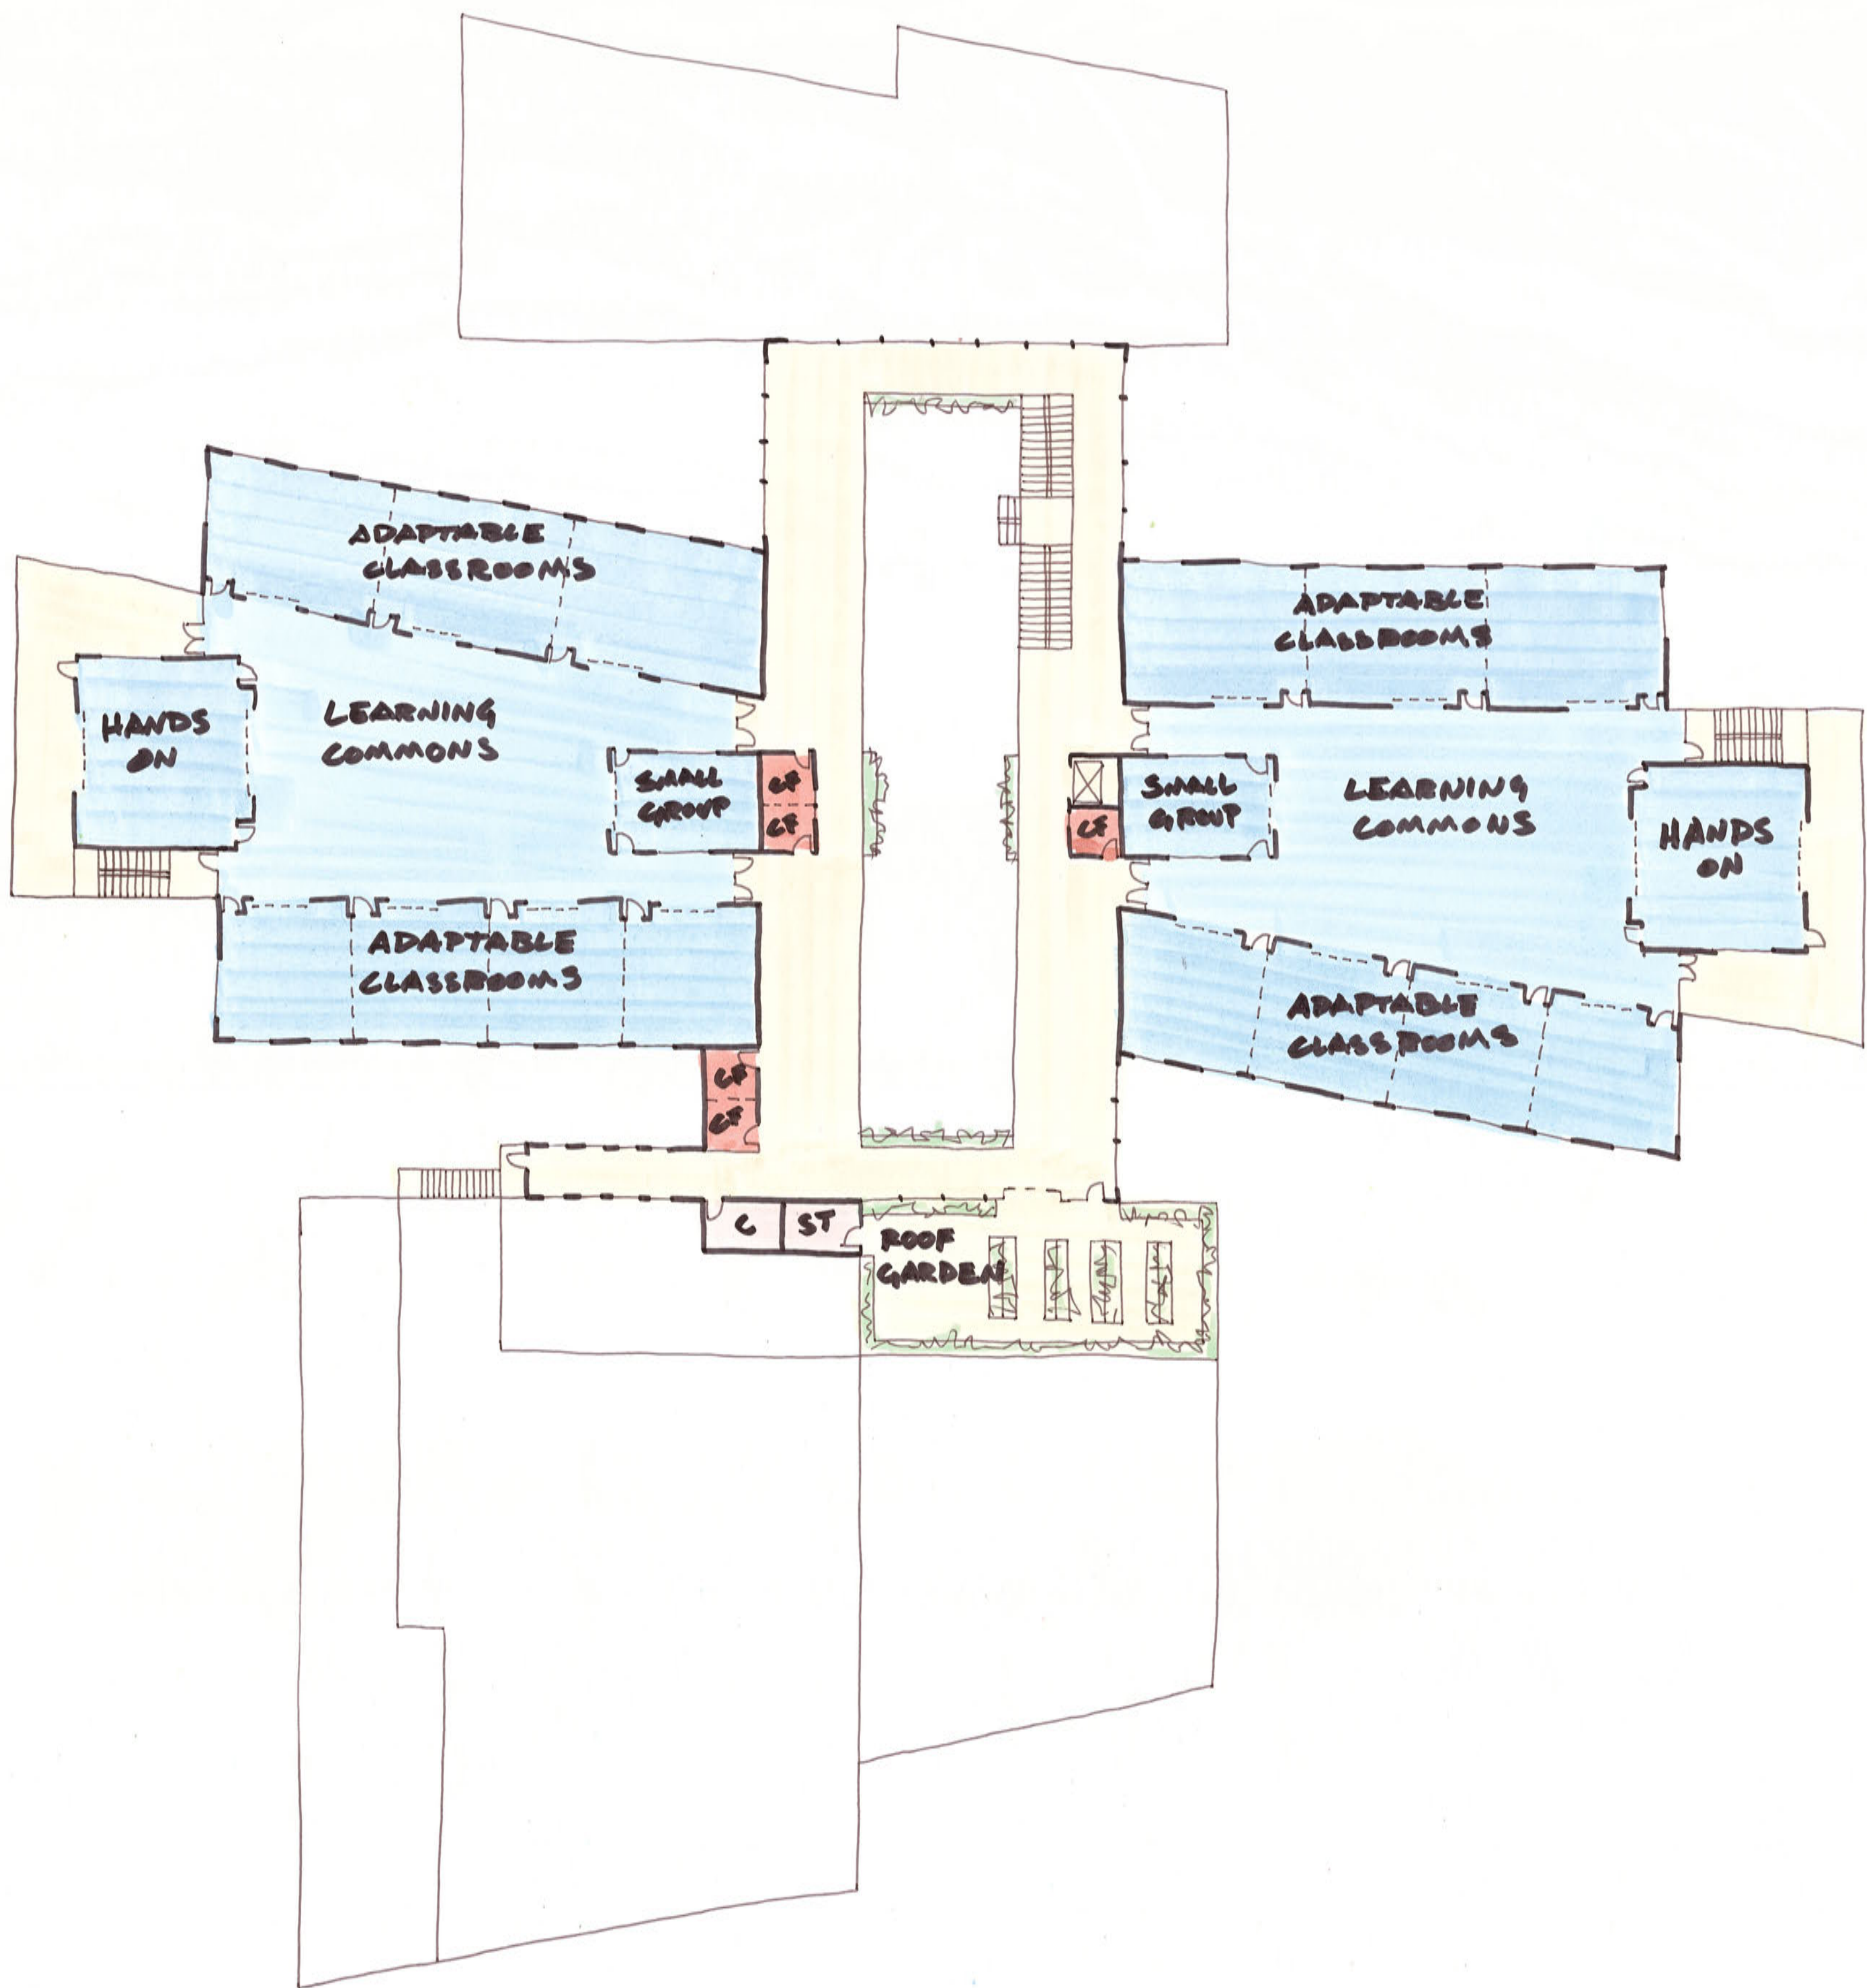

# CONCEPT 3

SITE PLAN

SCALE: 1" = 100'

# CONCEPT 3

FIRST FLOOR PLAN

SCALE 1" = 20'

# CONCEPT 3

SECOND FLOOR PLAN

SCALE: 1" = 20'

inside-out

learning in action

graduated independence