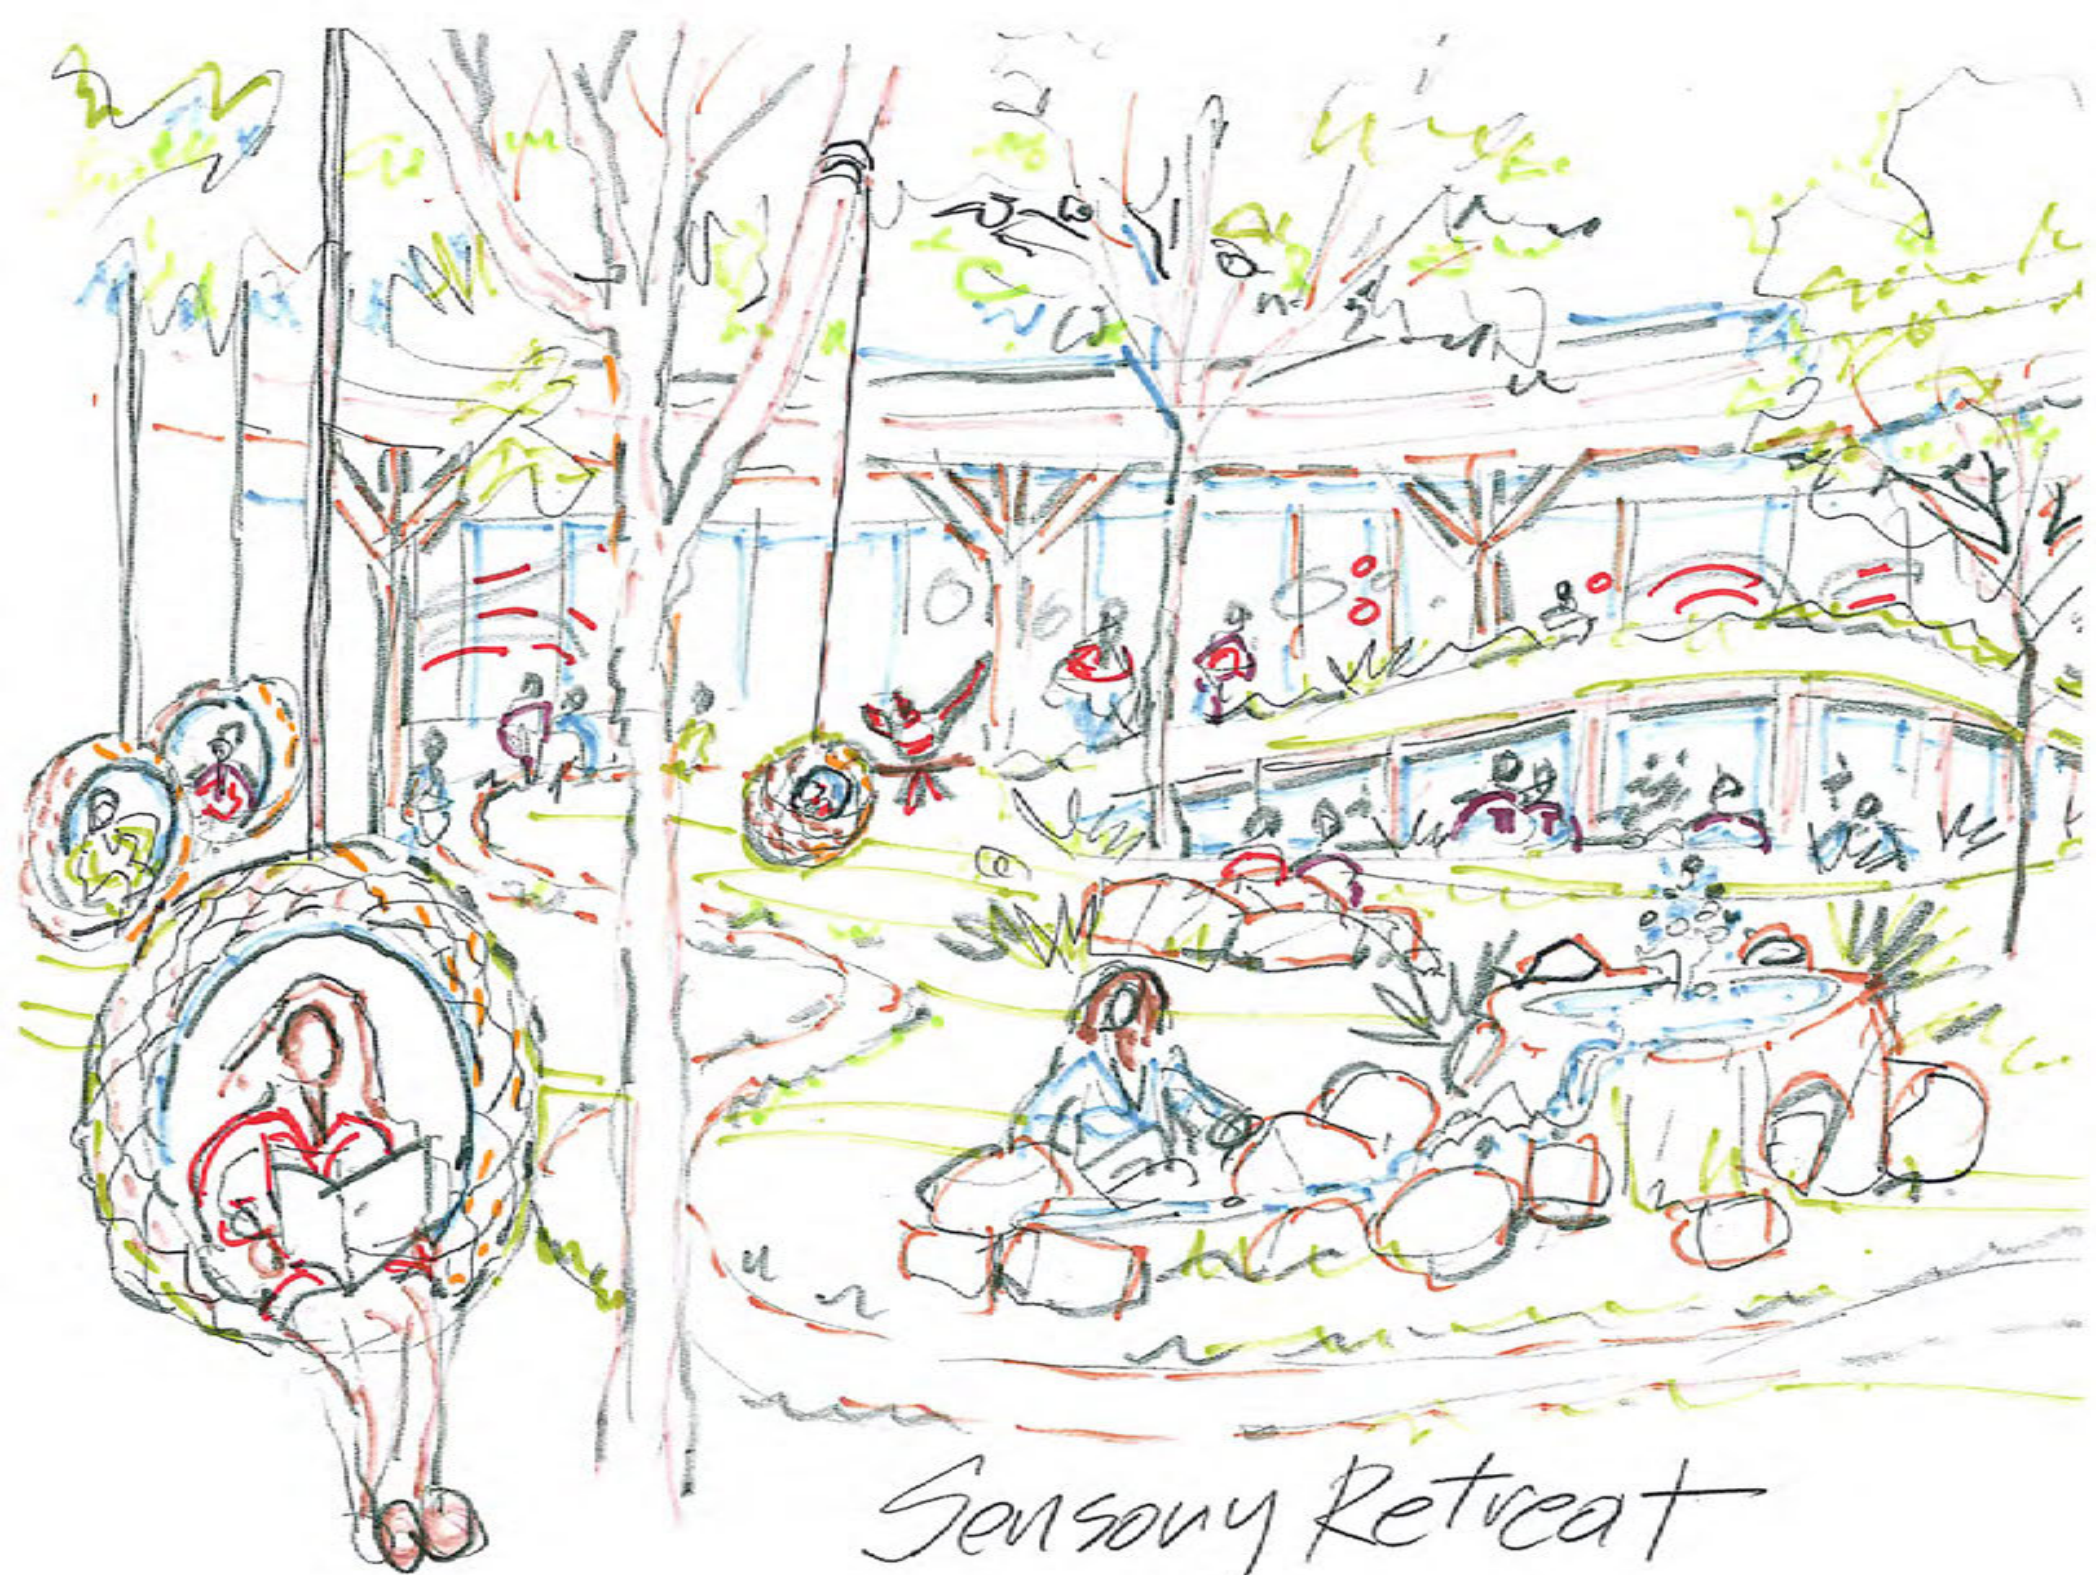

SECOND FLOOR PLAN
SCALE: 1" = 20'

CONCEPT 3

FIRST FLOOR PLAN

SCALE: 1" = 20'

CONCEPT 3

SITE PLAN

SCALE: 1" = 40'

it is amazing what you can accomplish if you do not care who gets the credit

Harry Truman

Community Cafe

Sensory Retreat