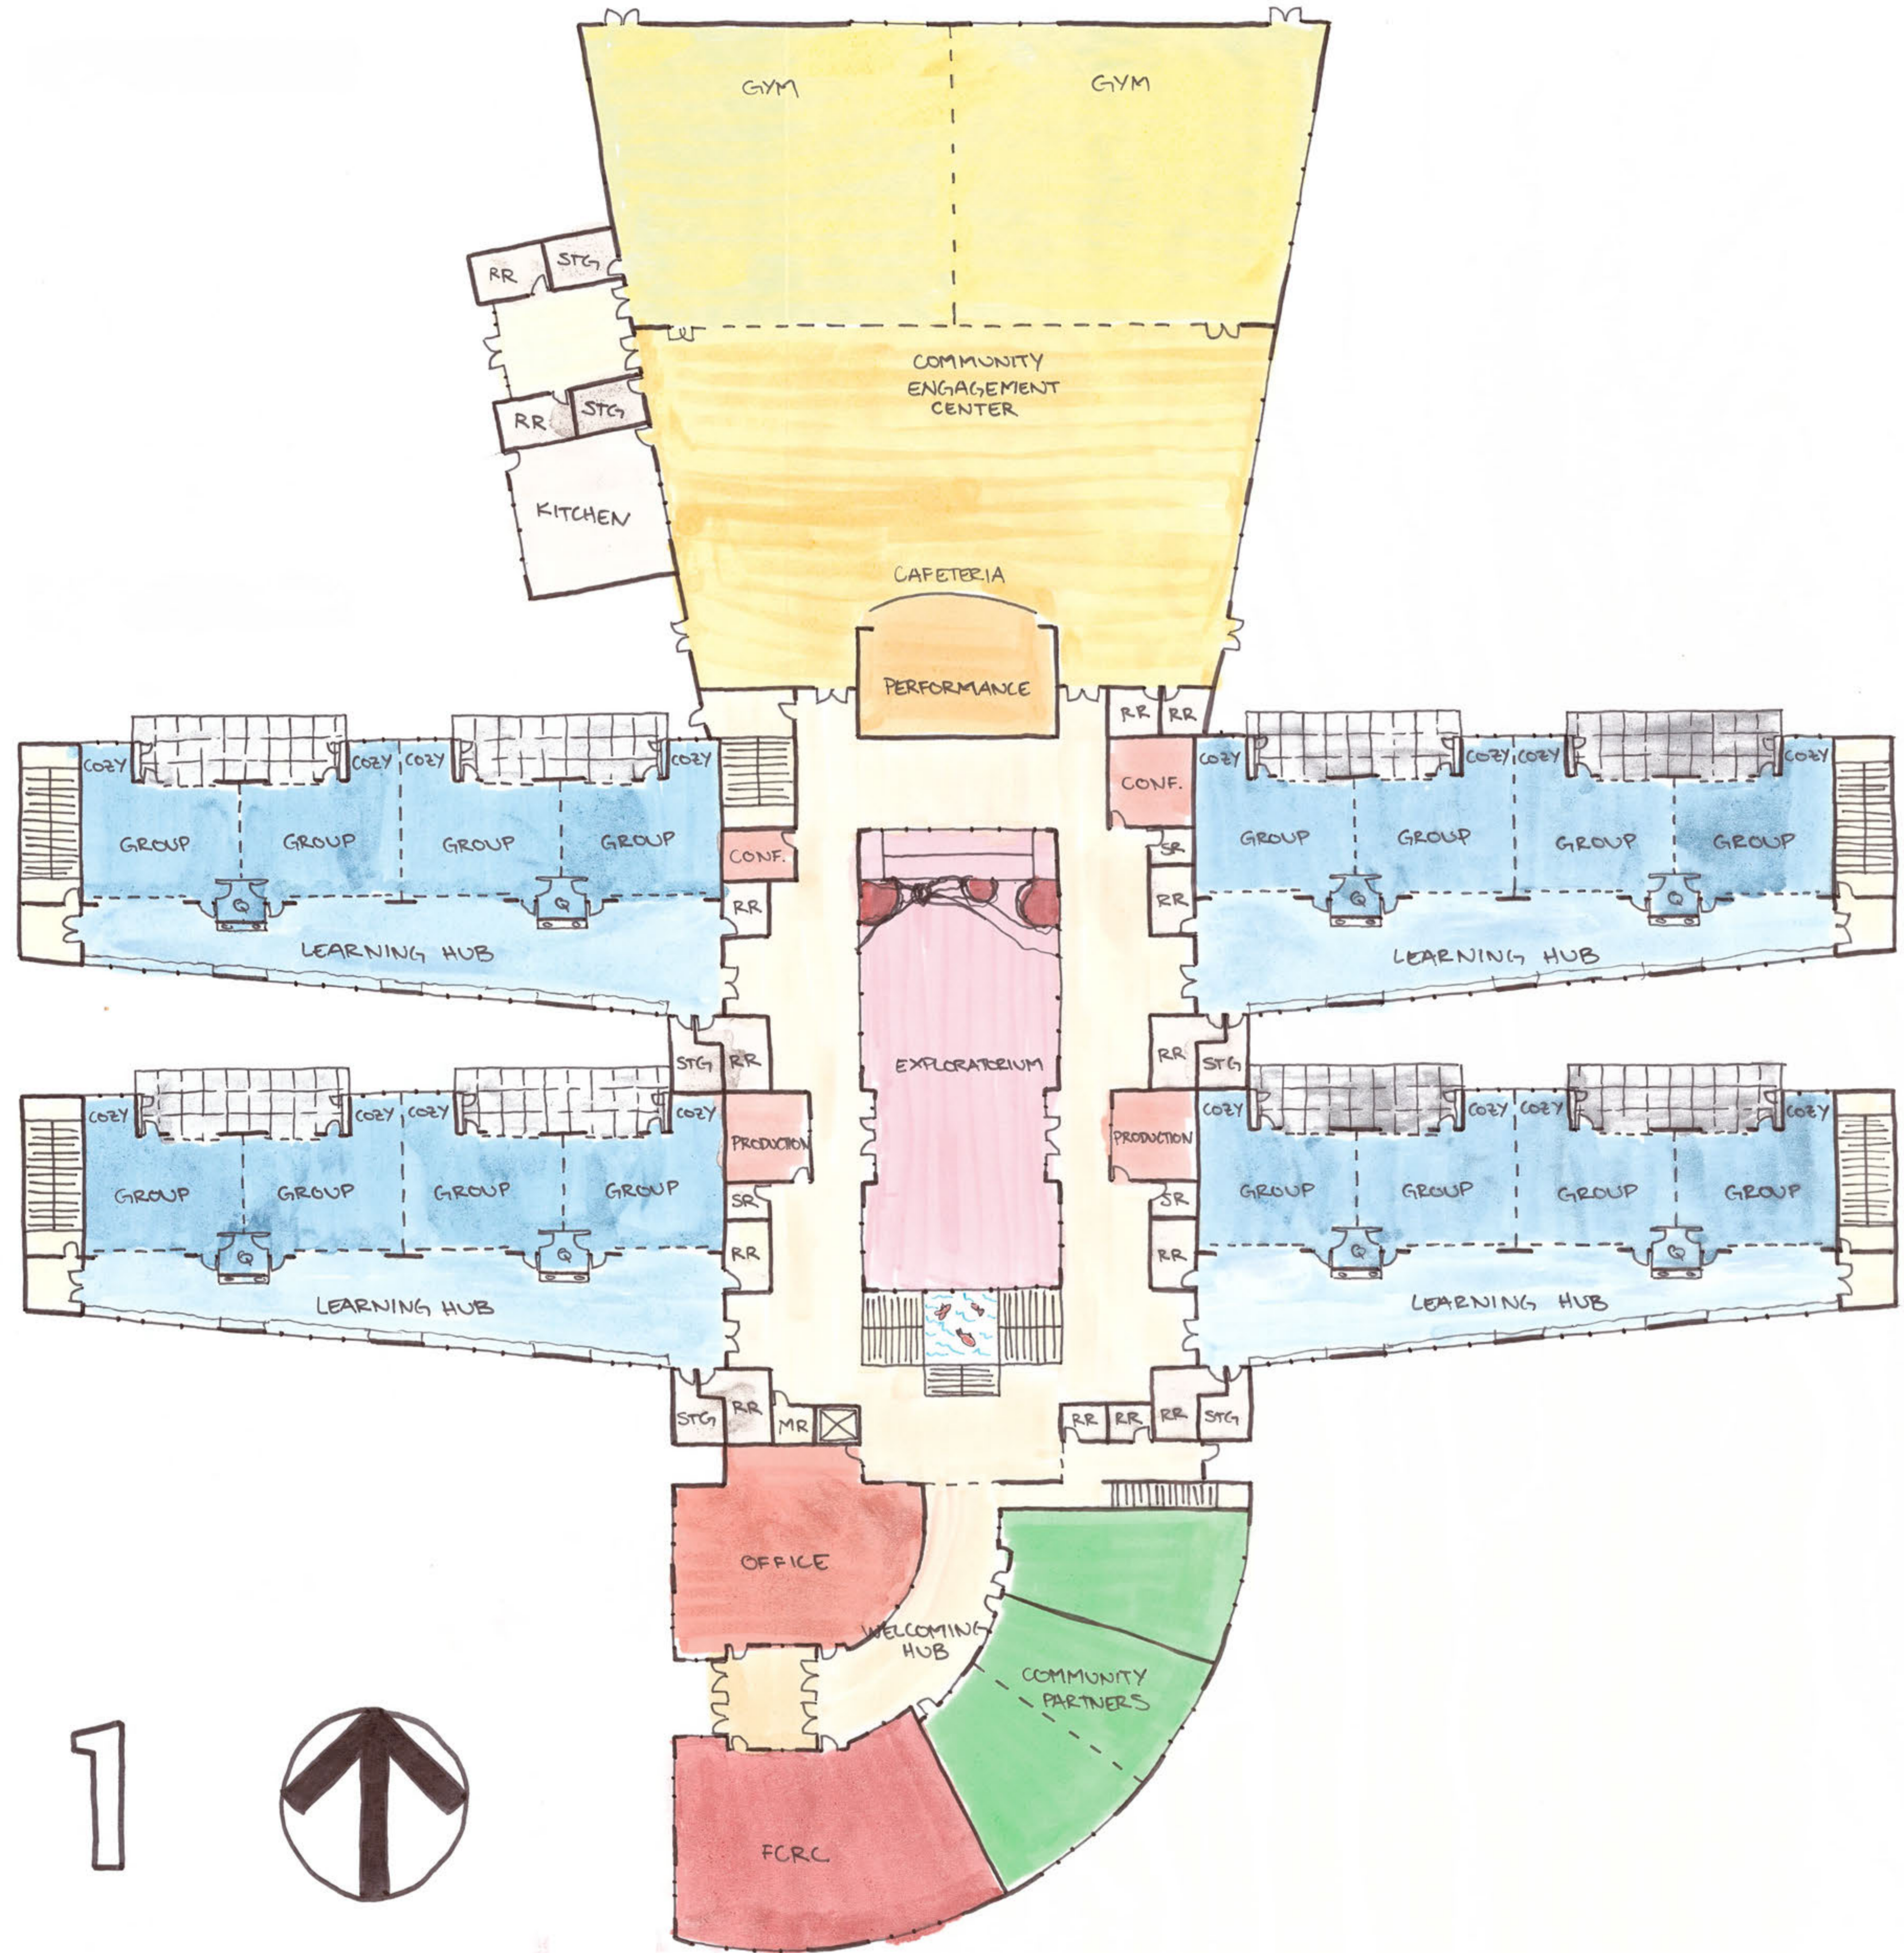

CONCEPT 1

SITE PLAN

SCALE: 1" = 50'

CONCEPT 1

FIRST FLOOR PLAN

SCALE: 1" = 20'

CONCEPT 1

SECOND FLOOR PLAN

SCALE: 1" = 20'

exploratorium

Learning Hub