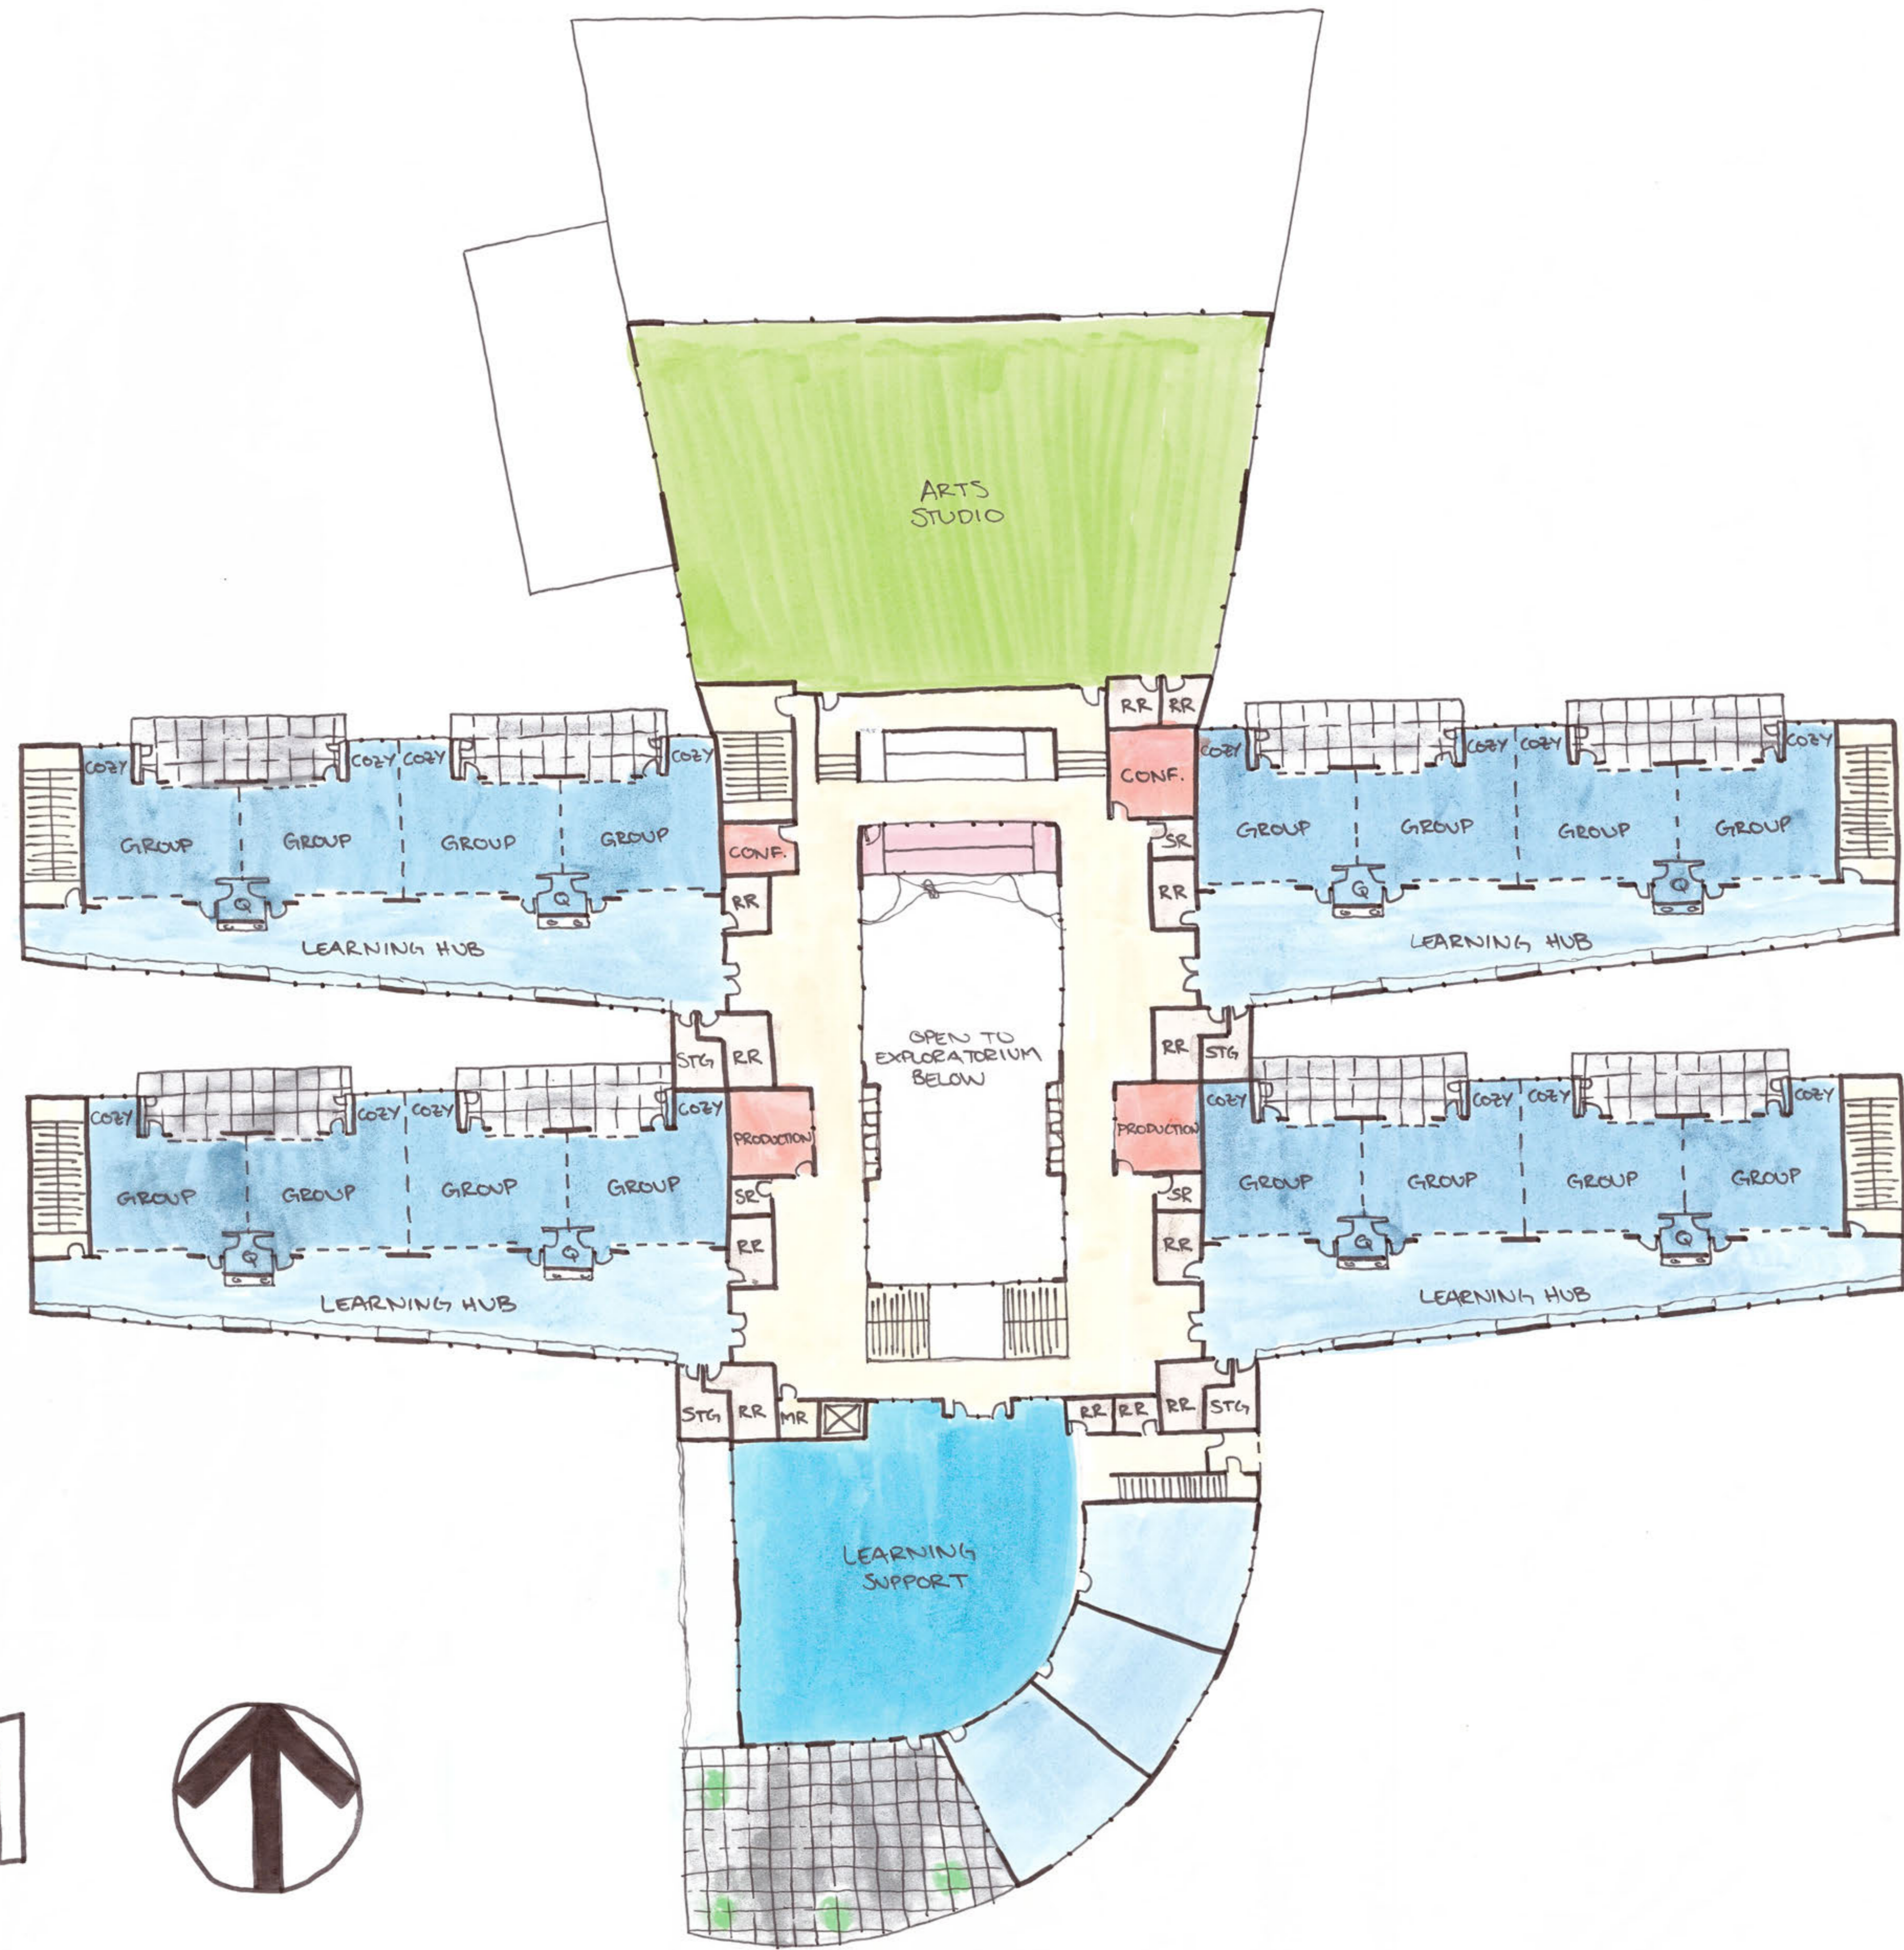

CONCEPT 1

SITE PLAN

SCALE: 1" = 50'

CONCEPT 1

FIRST FLOOR PLAN

SCALE: 1" = 20'

CONCEPT 1

SECOND FLOOR PLAN

SCALE: 1" = 20'

exploratorium

Learning Hub