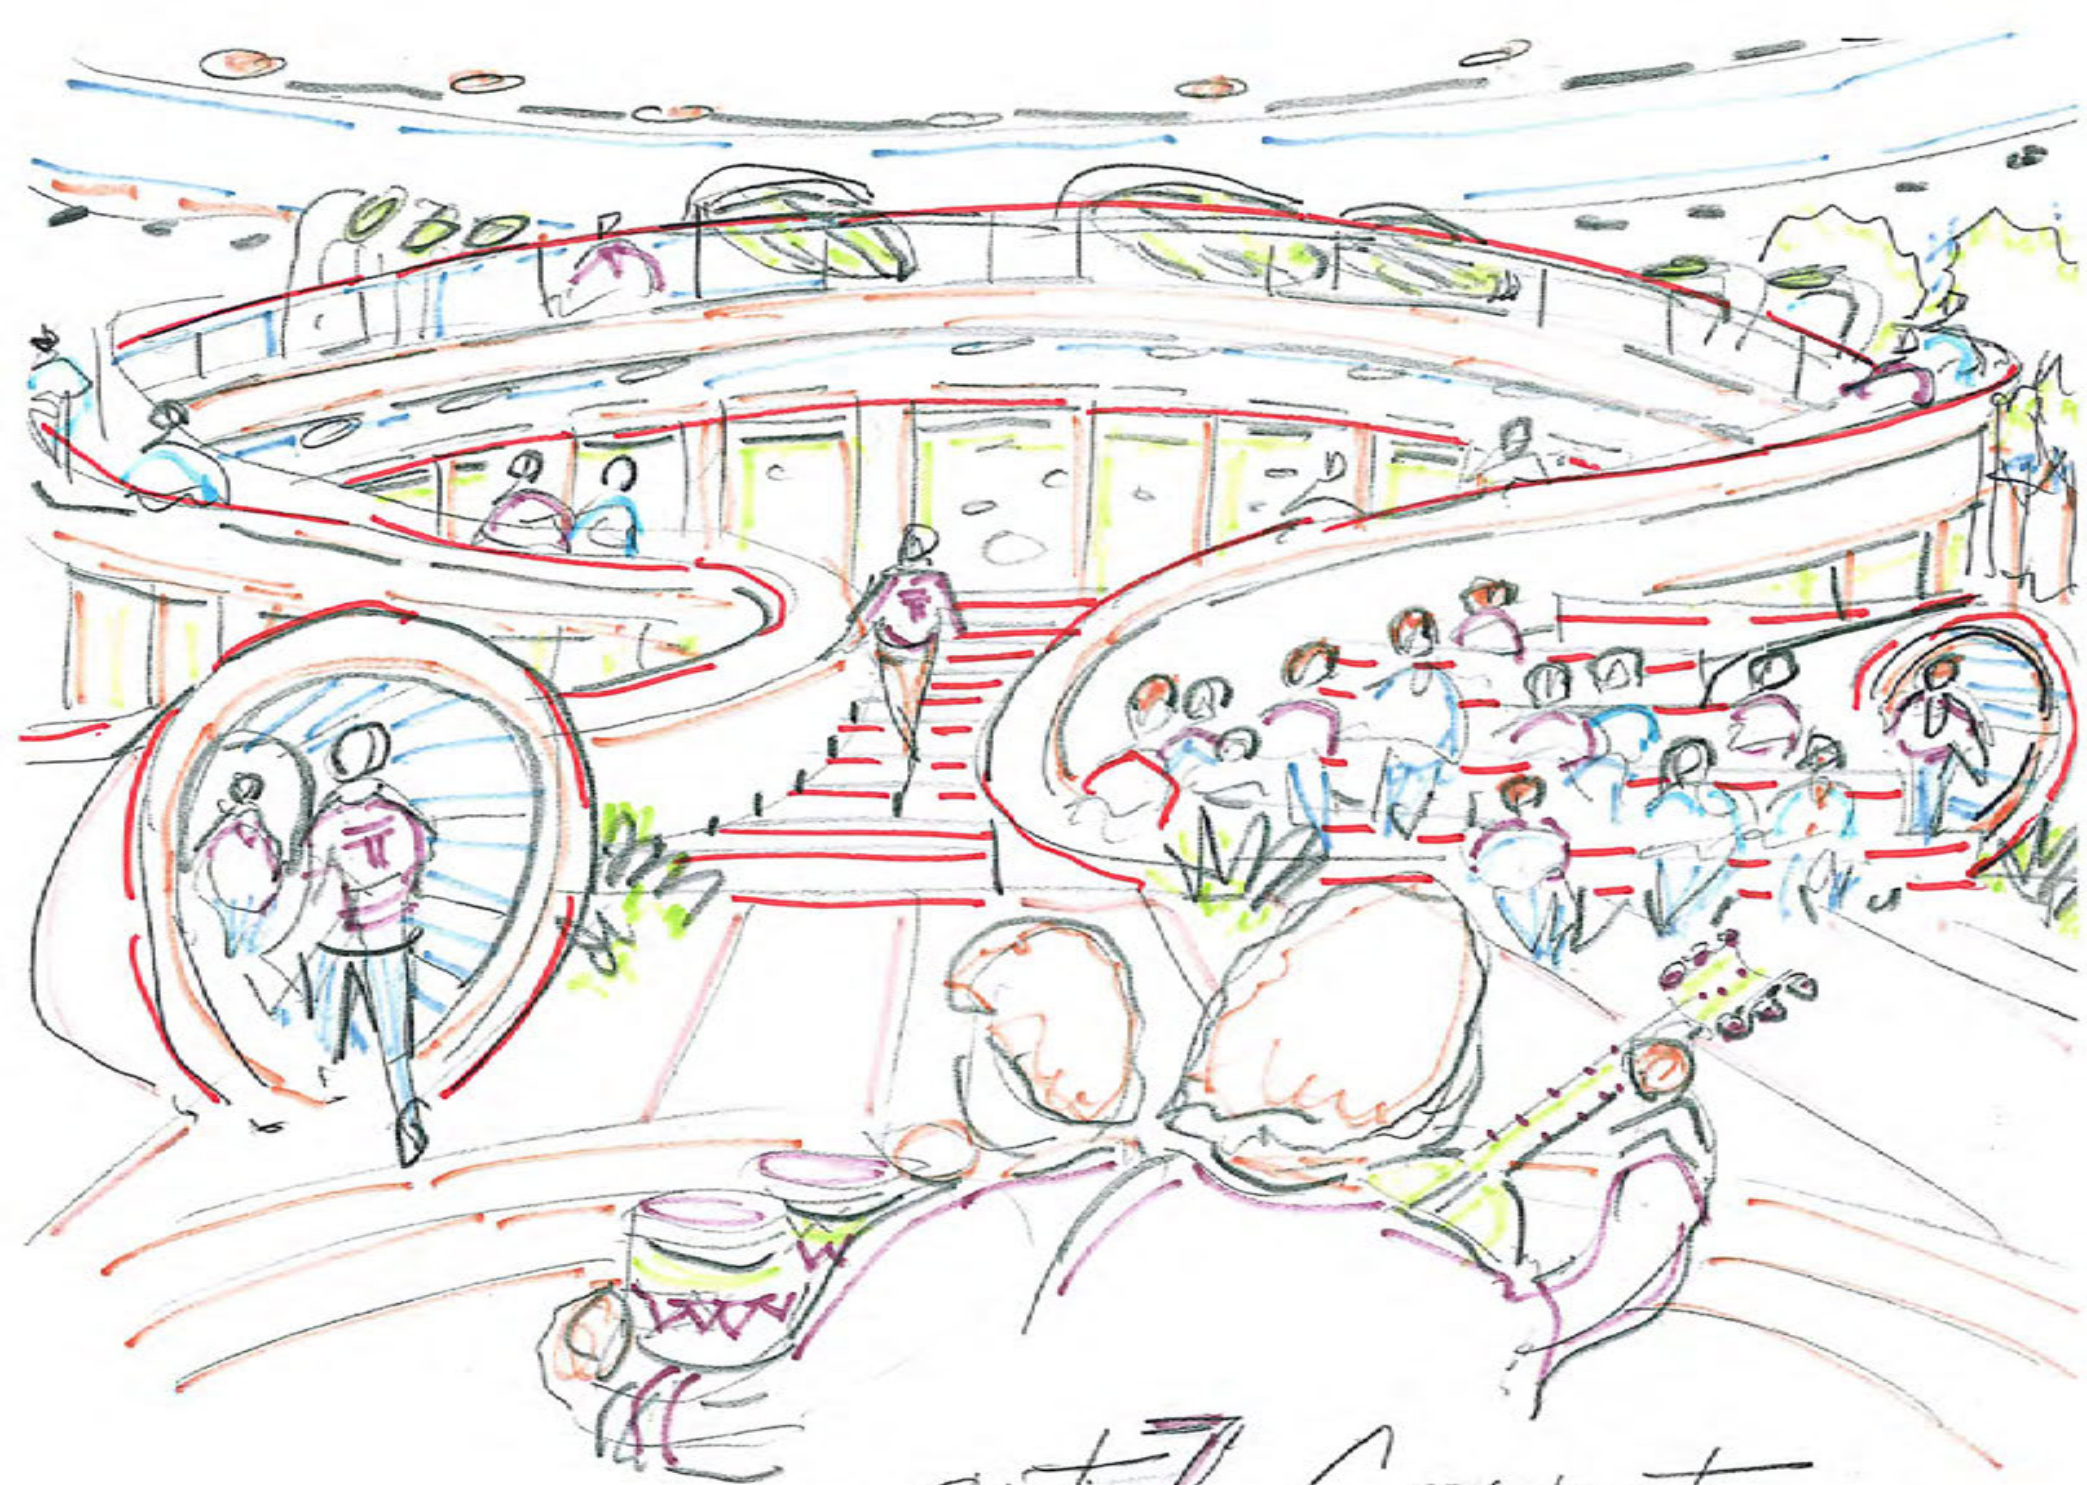

# CONCEPT 4

# CONCEPT 4

SITE PLAN

SCALE: 1" = 40'

excourt

Why? Court

artZ Court